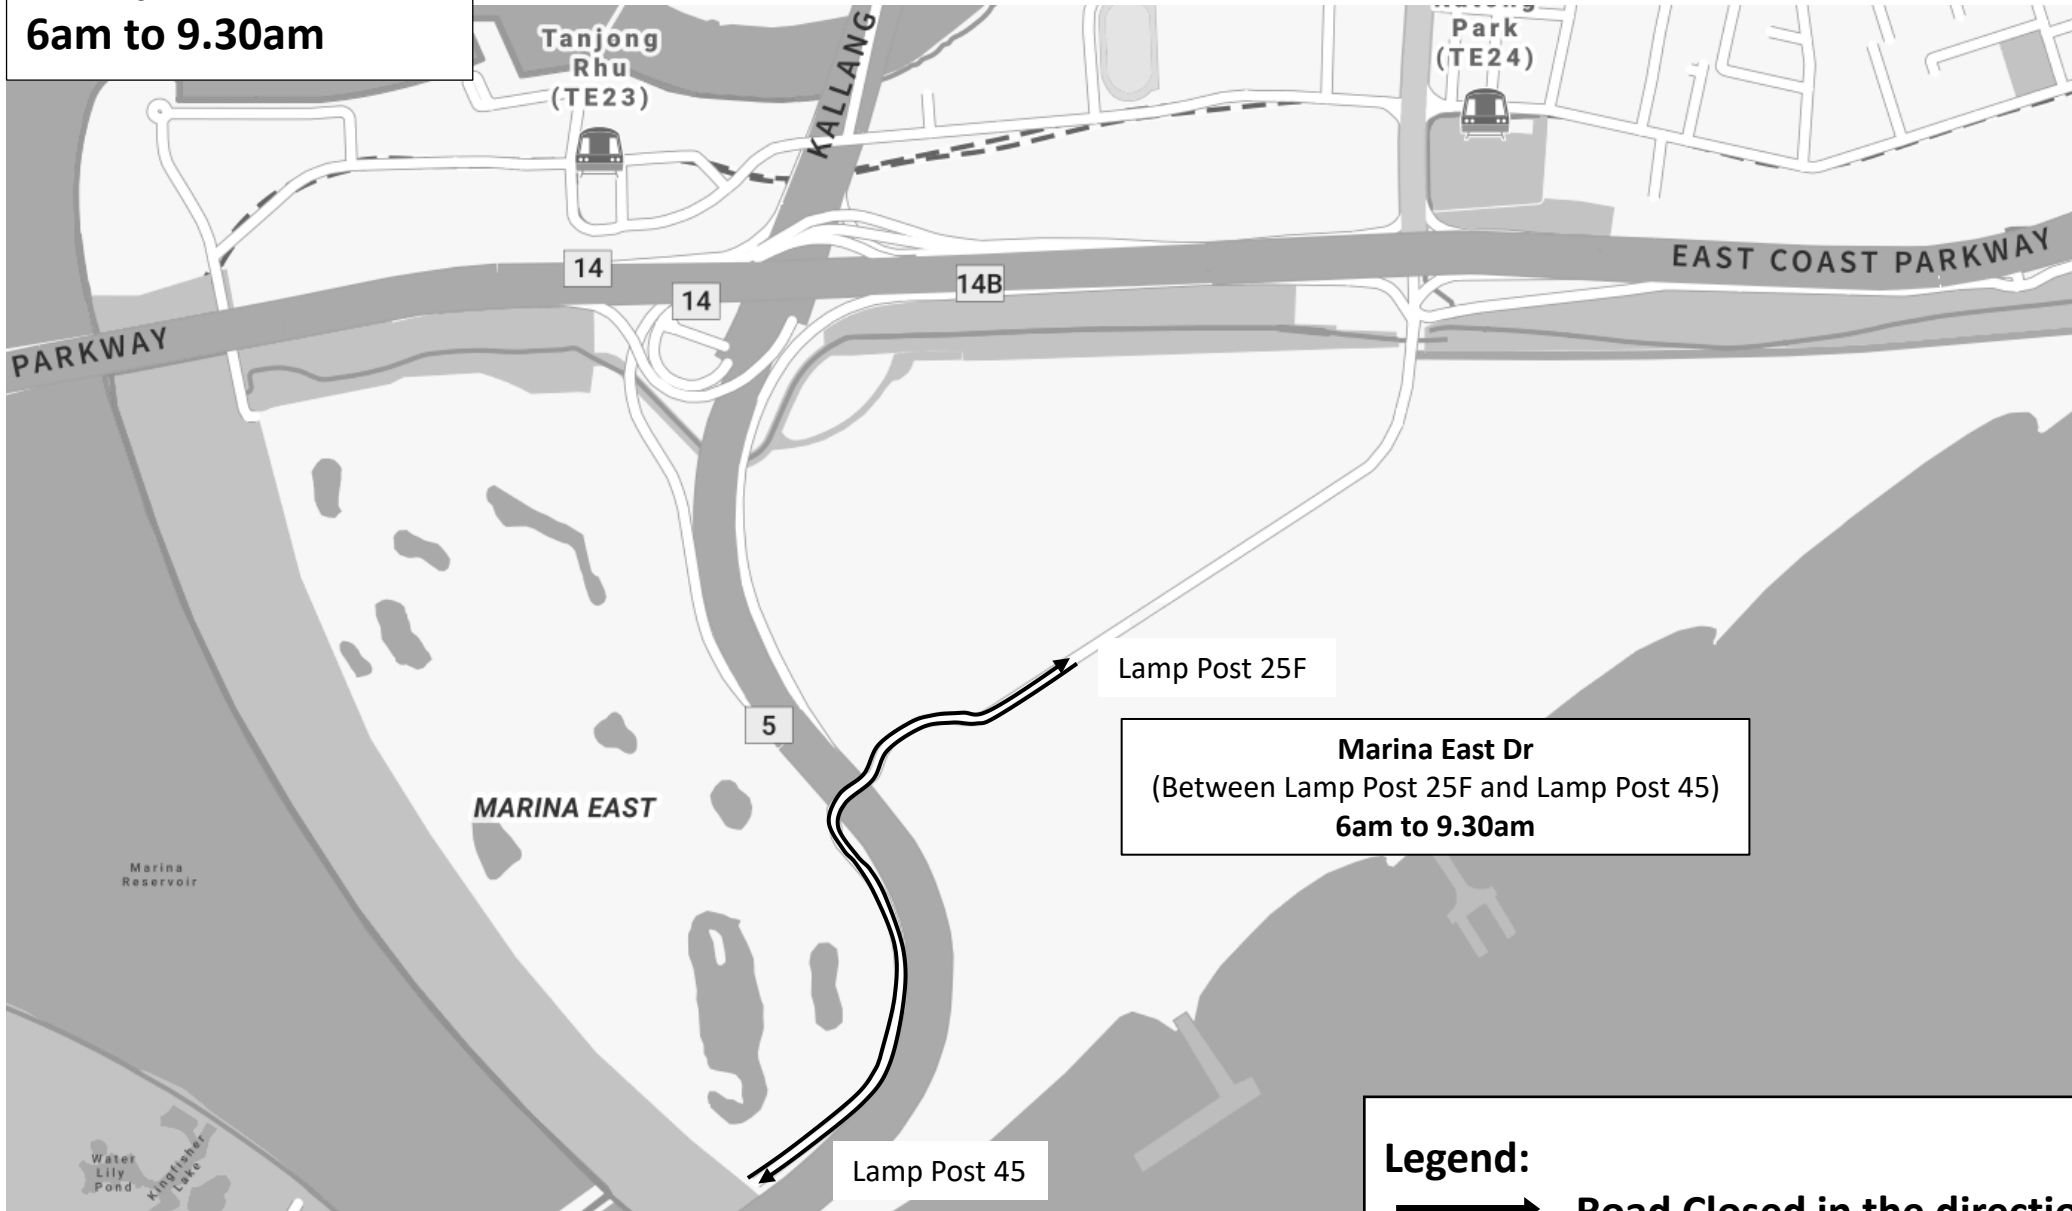

**11 July 2026**  
**6am to 9.30am**

**Marina East Dr**  
(Between Lamp Post 25F and Lamp Post 45)  
**6am to 9.30am**

**Legend:**  
→ **Road Closed in the direction shown**